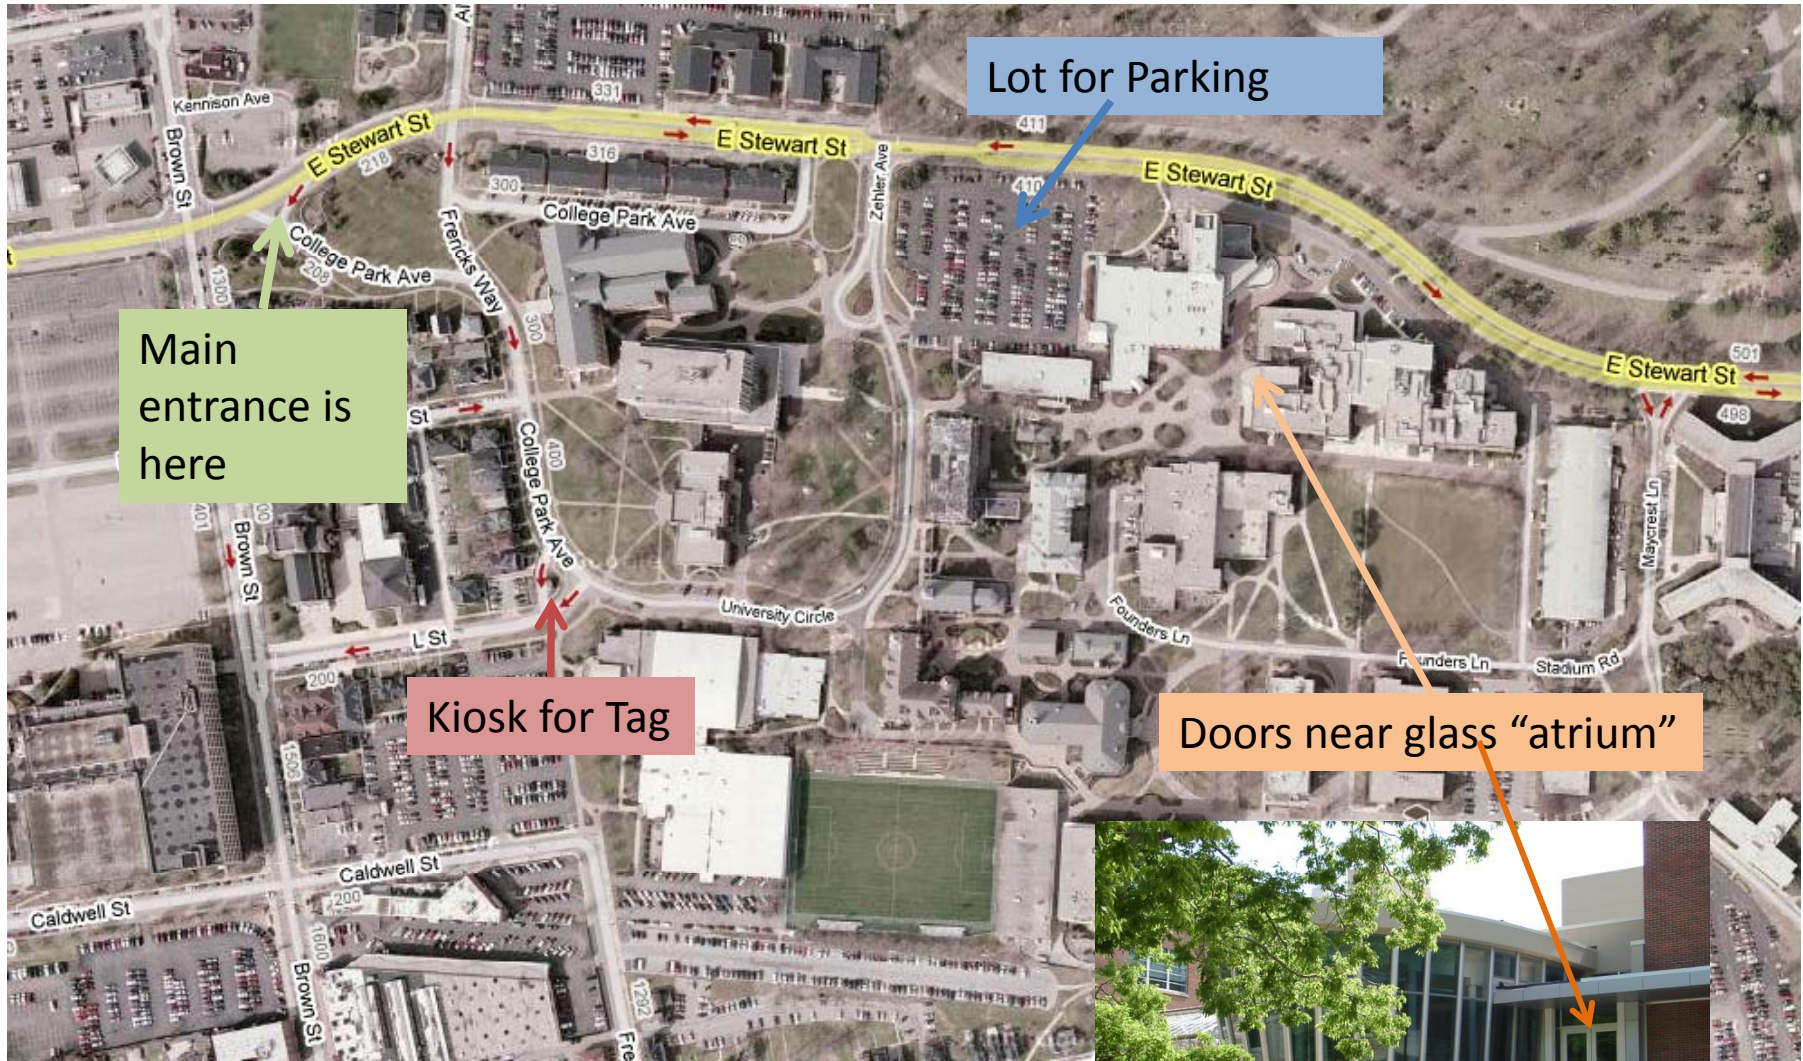

**When: Thursday
March 11, 2010
4:30 P.M.**

**Where: Science Center Auditorium
Room SC-114**

These Seminars are held weekly, every Thursday at 4:30 p.m. in the Science Center Auditorium (Room SC-114) with light refreshments after. Please join us—all are Welcome.

Lot for Parking

Main entrance is here

Kiosk for Tag

Doors near glass "atrium"